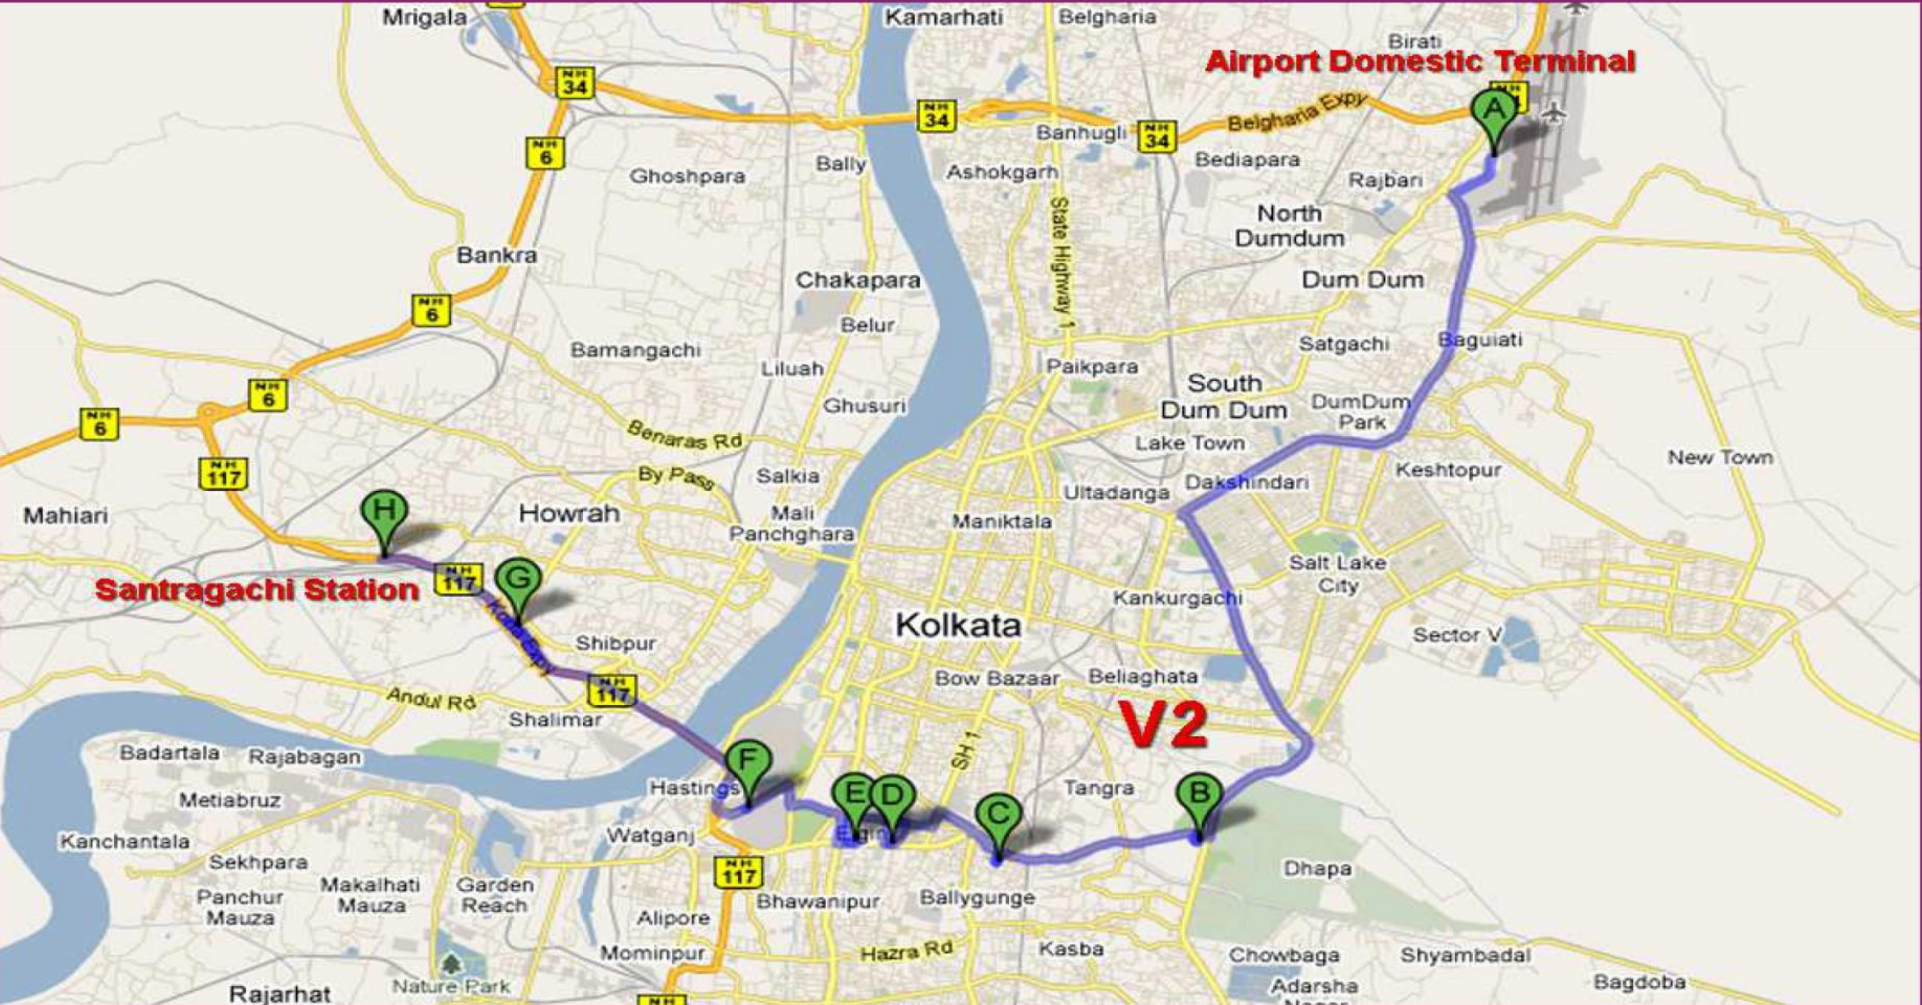

### V2 - Airport Domestic Terminal to Santragachi Stn.

Via VIP Road, Ultadanga, Hyatt Regency, ITC Sonar, Park Circus, Minto Park, Exide crossing, Race course, Kona expressway, Santragachi Stn. 5 Buses

### V9 - Tollygunge Metro to Newtown

Via South City Mall, Jadavpur P.S. Kalikapur, Awasthika Connector, Ruby Hospital, ITC Sonar Hospital, Chingrihata, Nicco Park, Sector V, DLF, Newtown. 5 Buses

# Route V1 # Airport to Tollygunge Metro (10buses)

# Route V2 # Airport to Santragachi Stn. (5 buses)