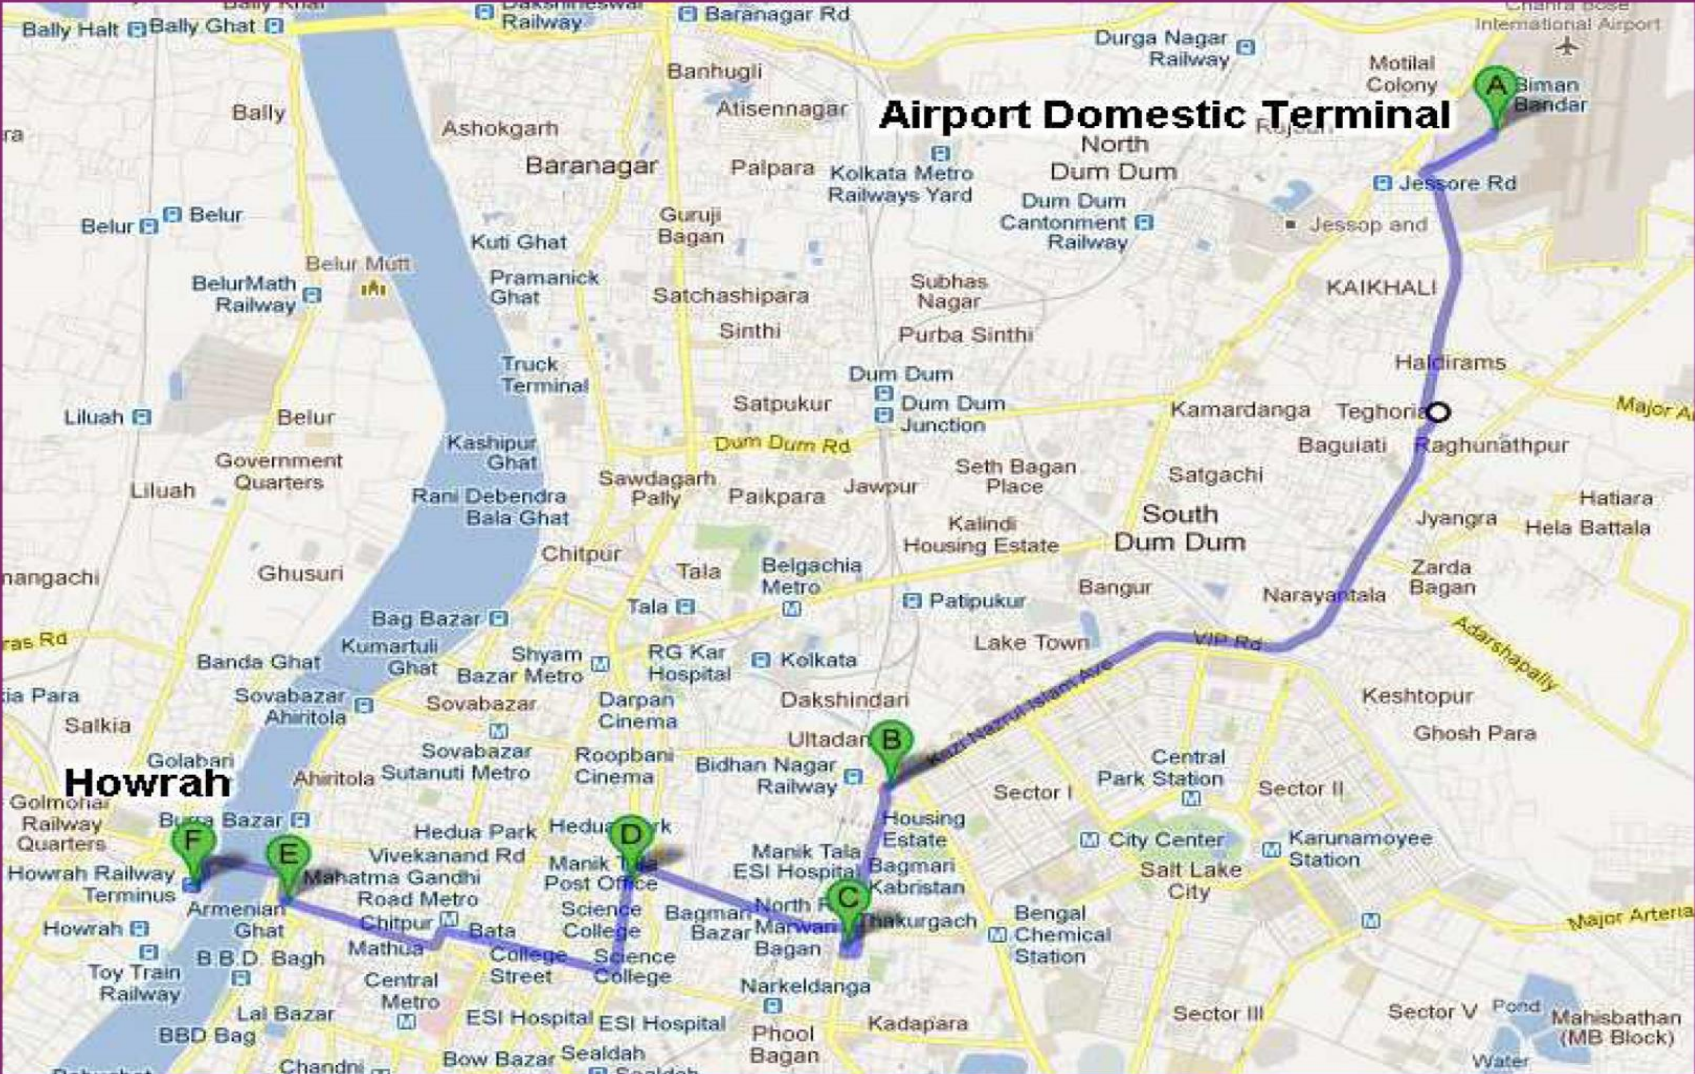

Airport Domestic Terminal to Howrah

ALIGN
MEDIA
the branding experts!

AIRCRAFTS • AIRPORTS • OOH