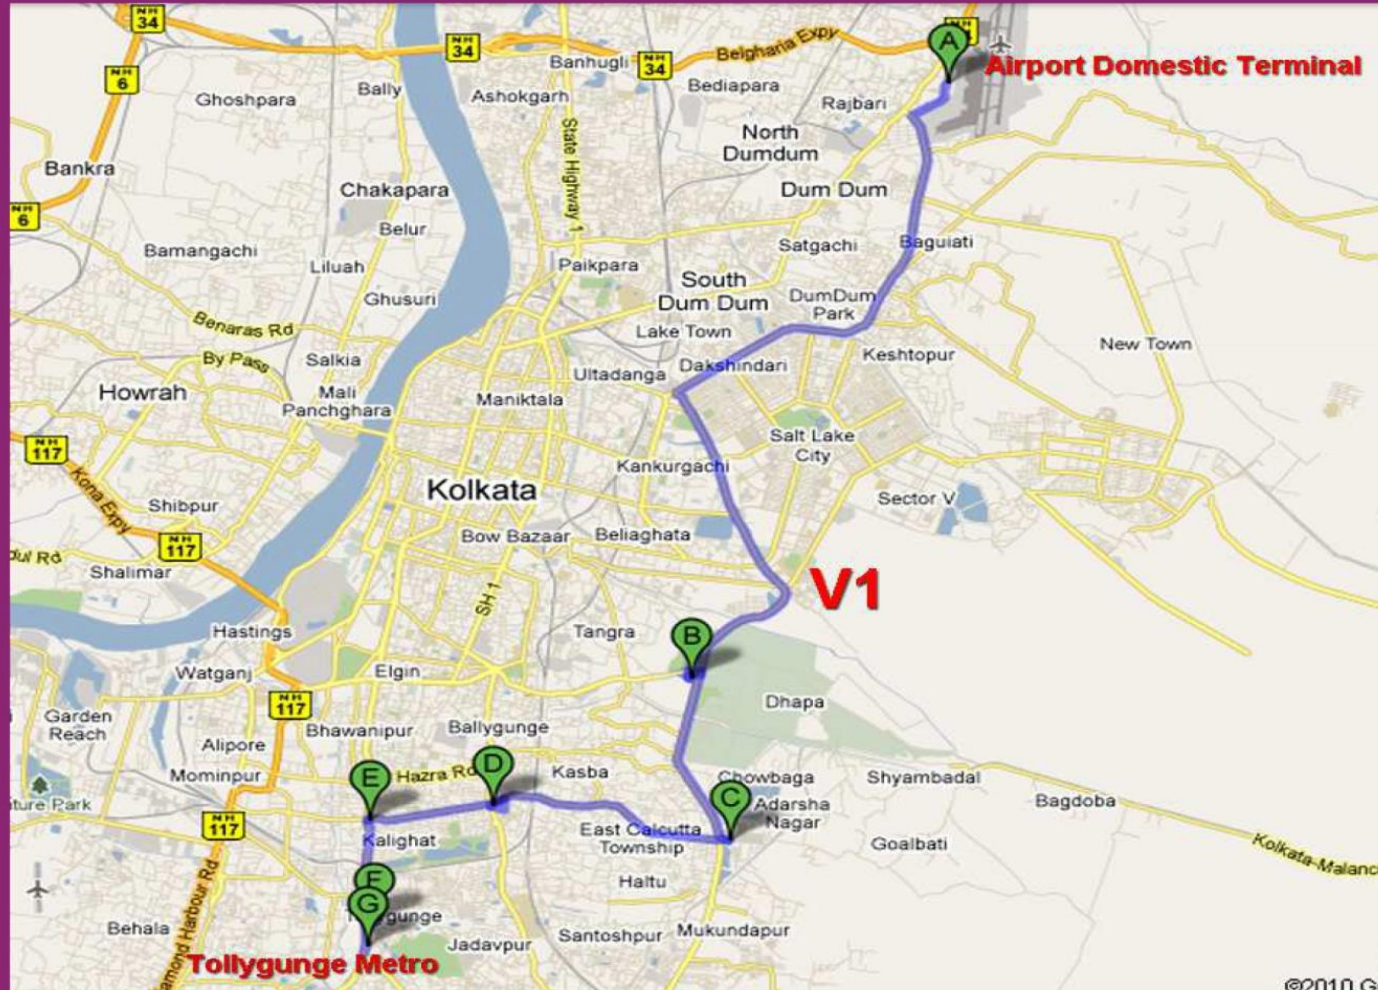

## Routes :

### V1 - Airport Domestic Terminal to Tollygunge Metro

Via VIP Road, Ultadanga, Hyatt Regency, ITC Sonar, Ruby Hospital, Kasba, Gariahat, Kalighat Metro, Bangur hospital, Tollygunge Metro. 10 Buses

---

### V2 - Airport Domestic Terminal to Santragachi Stn.

Via VIP Road, Ultadanga, Hyatt Regency, ITC Sonar, Park Circus, Minto Park, Exide crossing, Race course, Kona expressway, Santragachi Stn. 5 Buses

# Route V1 # Airport to Tollygunge Metro (10buses)