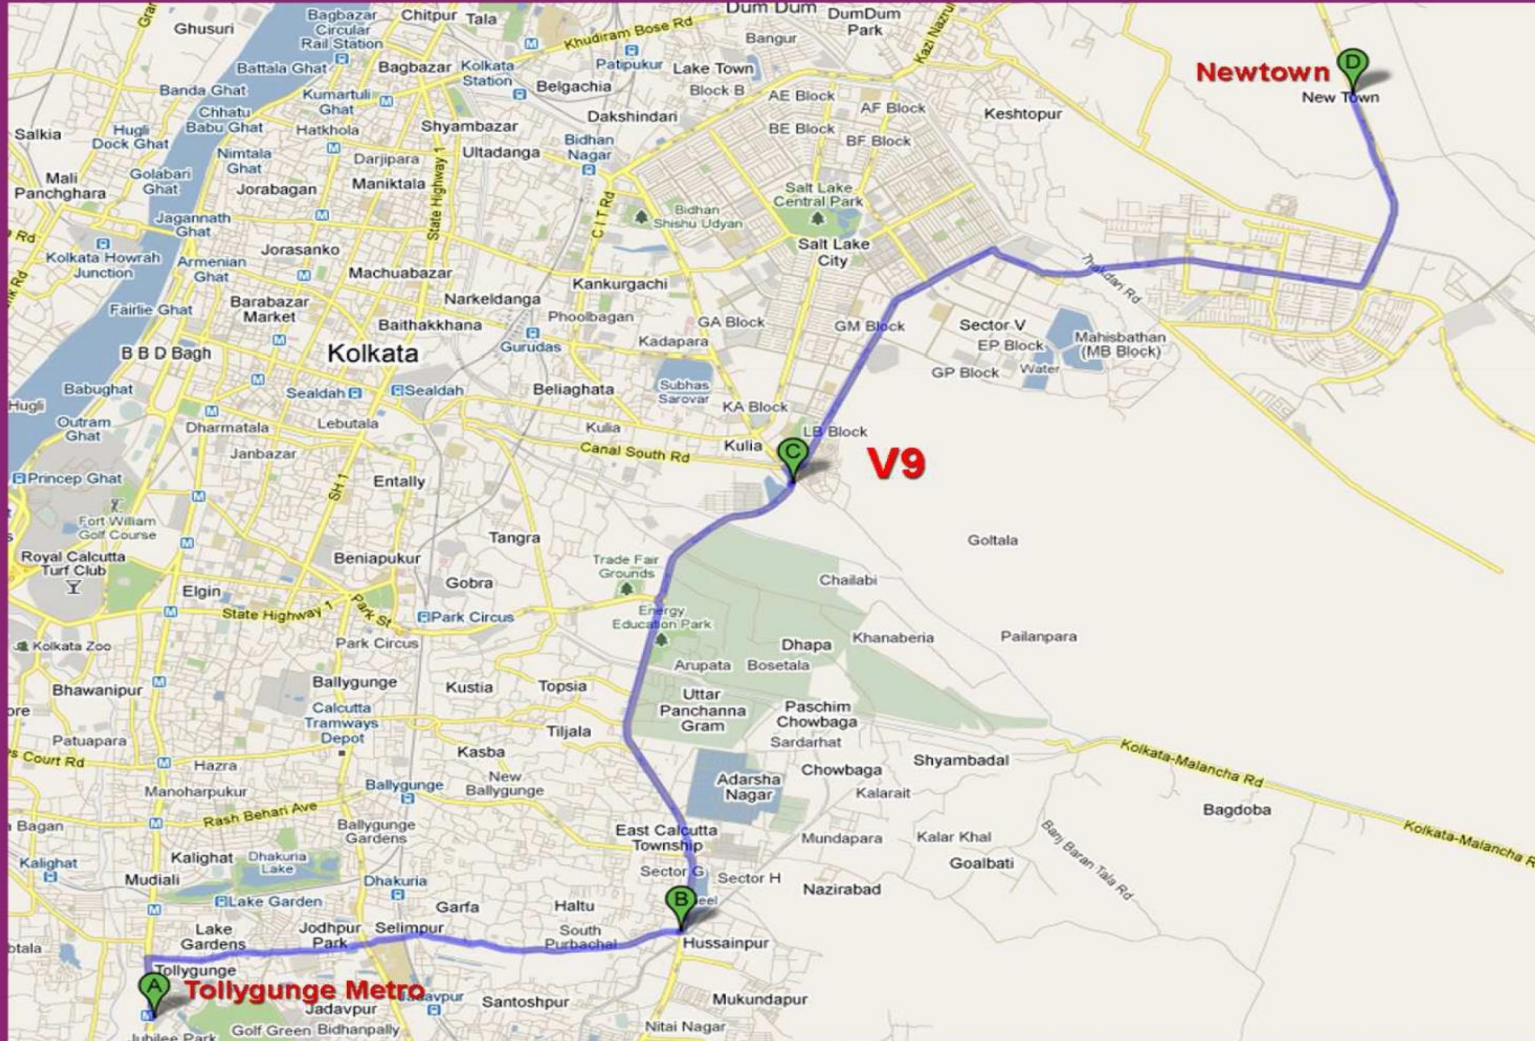

### V9 - Tollygunge Metro to Newtown

Via South City Mall, Jadavpur P.S. Kalikapur, Awasthika Connector, Ruby Hospital, ITC Sonar Hospital, Chingrihata, Nicco Park, Sector V, DLF, Newtown. 5 Buses

# Route V1 # Airport to Tollygunge Metro (10buses)

# Route V2 # Airport to Santragachi Stn. (5 buses)

# Bus Routes (36 Buses)