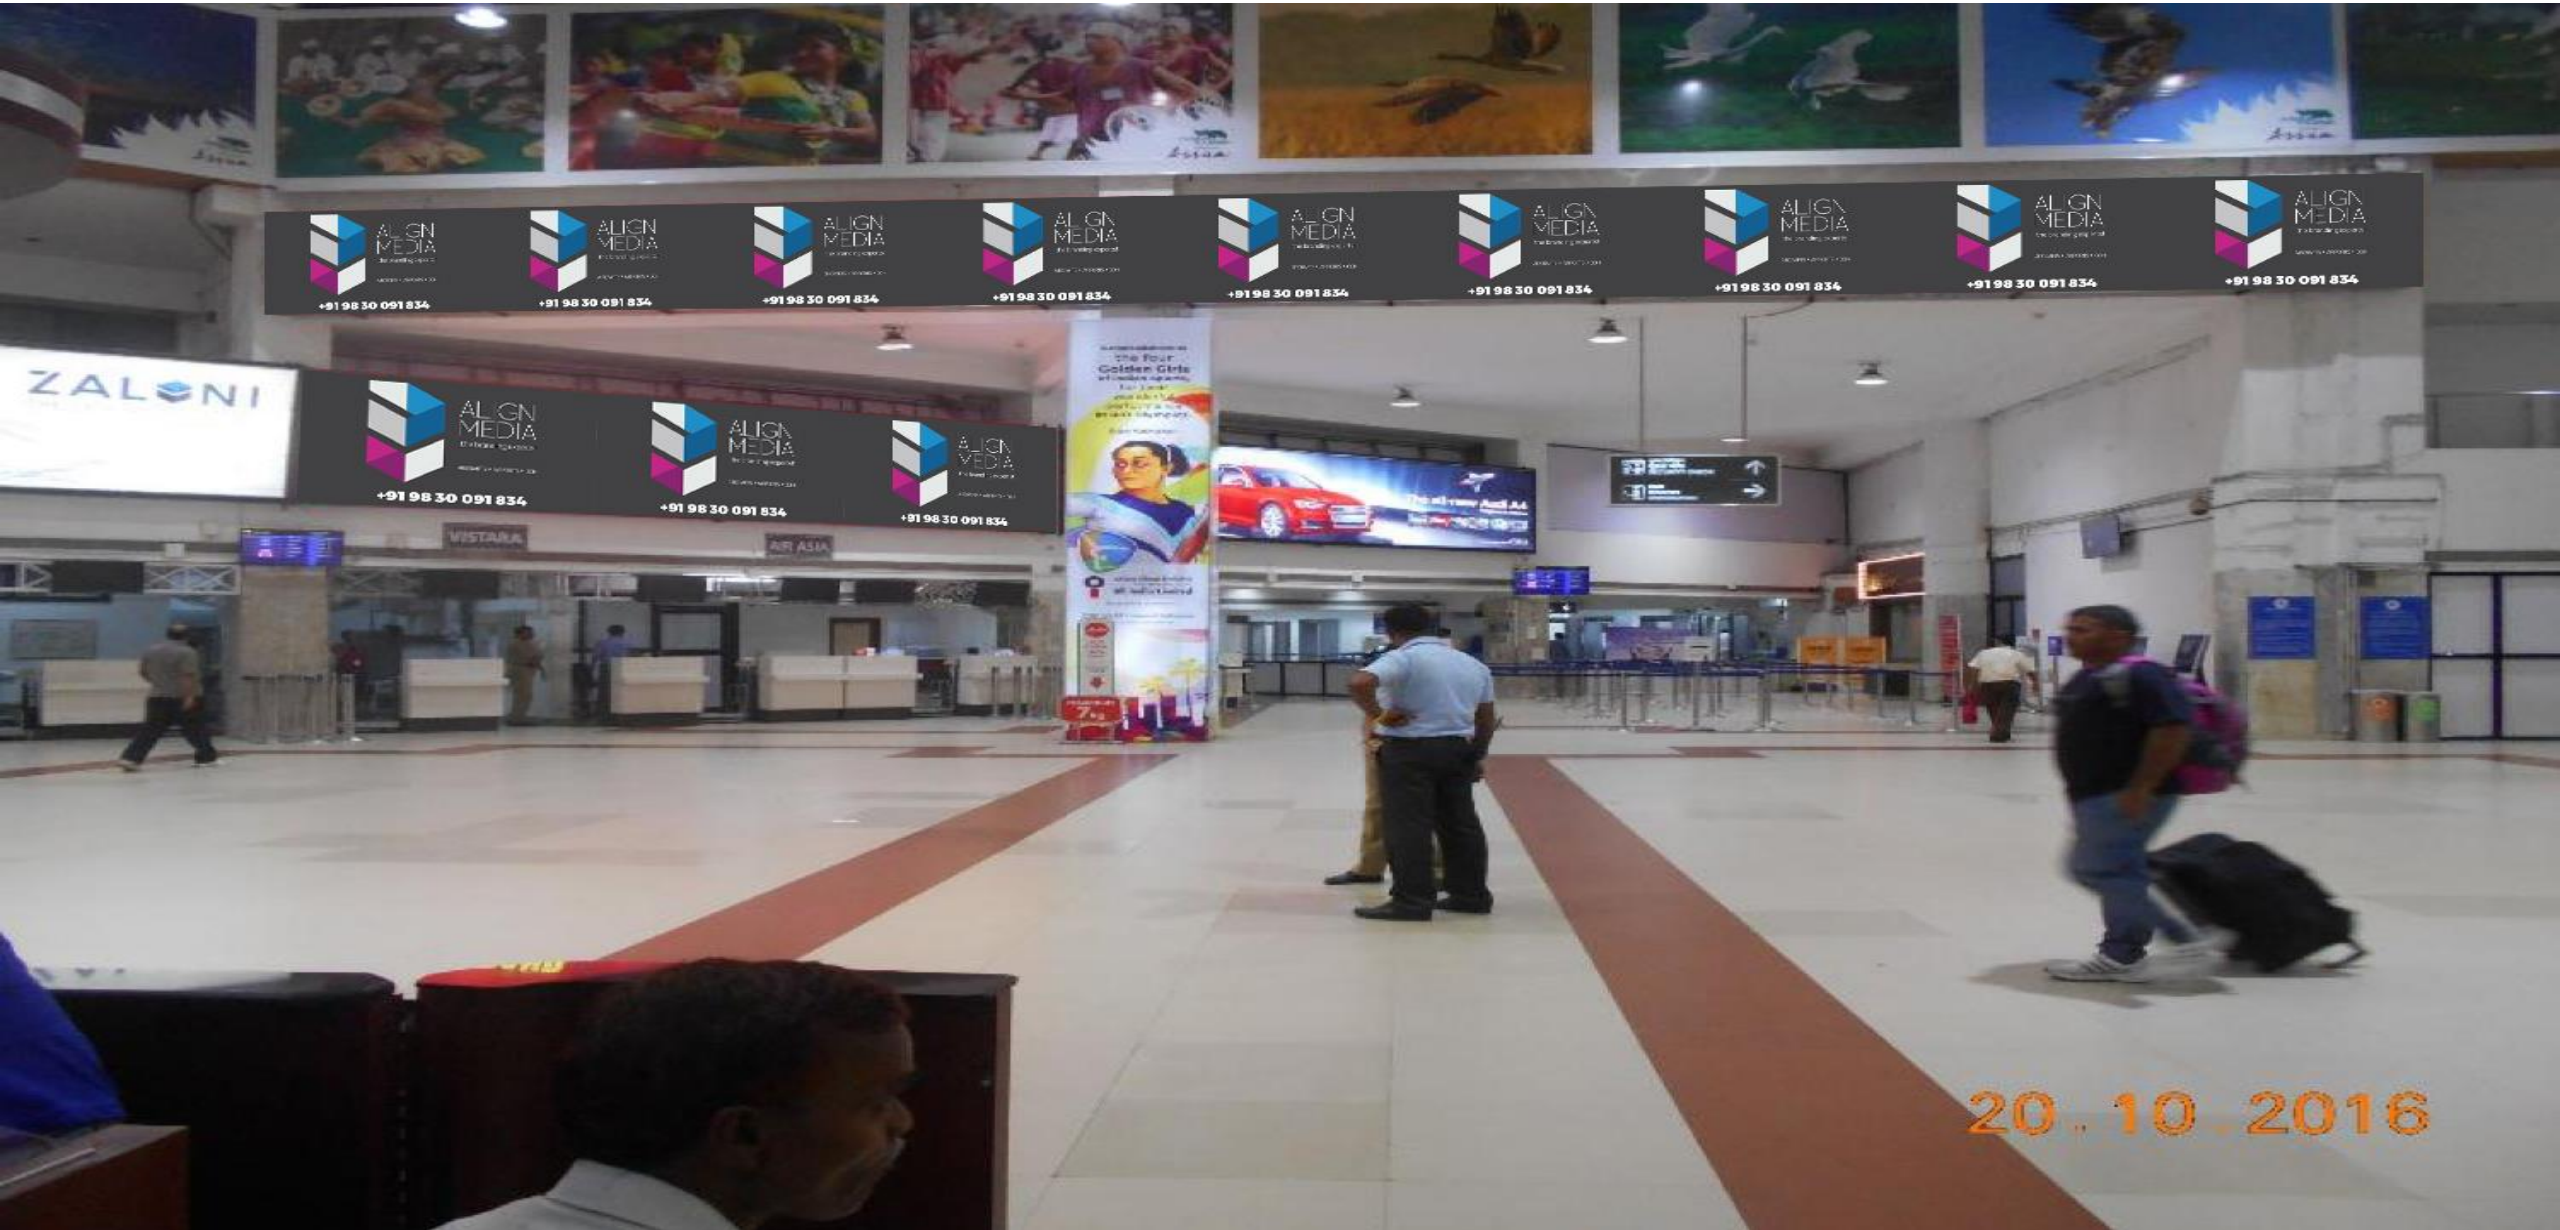

LGBI AIRPORT
Northeast Gateway

GUWAHATI AIRPORT
AVAILABLE DISPLAY BOARDS

Location	Medium	Size	Rate PM	ST Extra
Departure	Pylon	15ftx5ft	280000	15%

Location	Medium	Size	Rate PM	ST Extra
Departure	Top panel	67ftx5ft	500000	15%

Location	Medium	Size	Rate PM	ST Extra
Arrival: Conveyor Belt 2	Show Case	5ftx2ftx4	100000	15%

Location	Medium	Size	Rate PM	ST Extra
Arrival	Top panel	98ftx4.6ft	600000	15%

Location	Medium	Size	Rate PM	ST Extra
Arrival	Scroller/Translite	4ftx6ft	250000	15%

Location	Medium	Size	Rate PM	ST Extra
Central Lounge	Glow Sign Board	17.8ft x 5.2ft	100000	15%

Location	Medium	Size	Rate PM	ST Extra
Central Lounge	Glow Sign Board	17.8 x 5.2	100000	15%

26.07.2016 11:46

Location	Medium	Size	Rate PM	ST Extra
Departure Lounge	GSB	30ftx6.8ft	250000/-	15%

Location	Medium	Size	Rate PM	ST Extra
Departure	Pylon	25 ftx6.8ft	220000	15%

nts
29 JAN
TO
14 FEB
ANIRAM DEWAN
TRADE CENTRE
8495416755