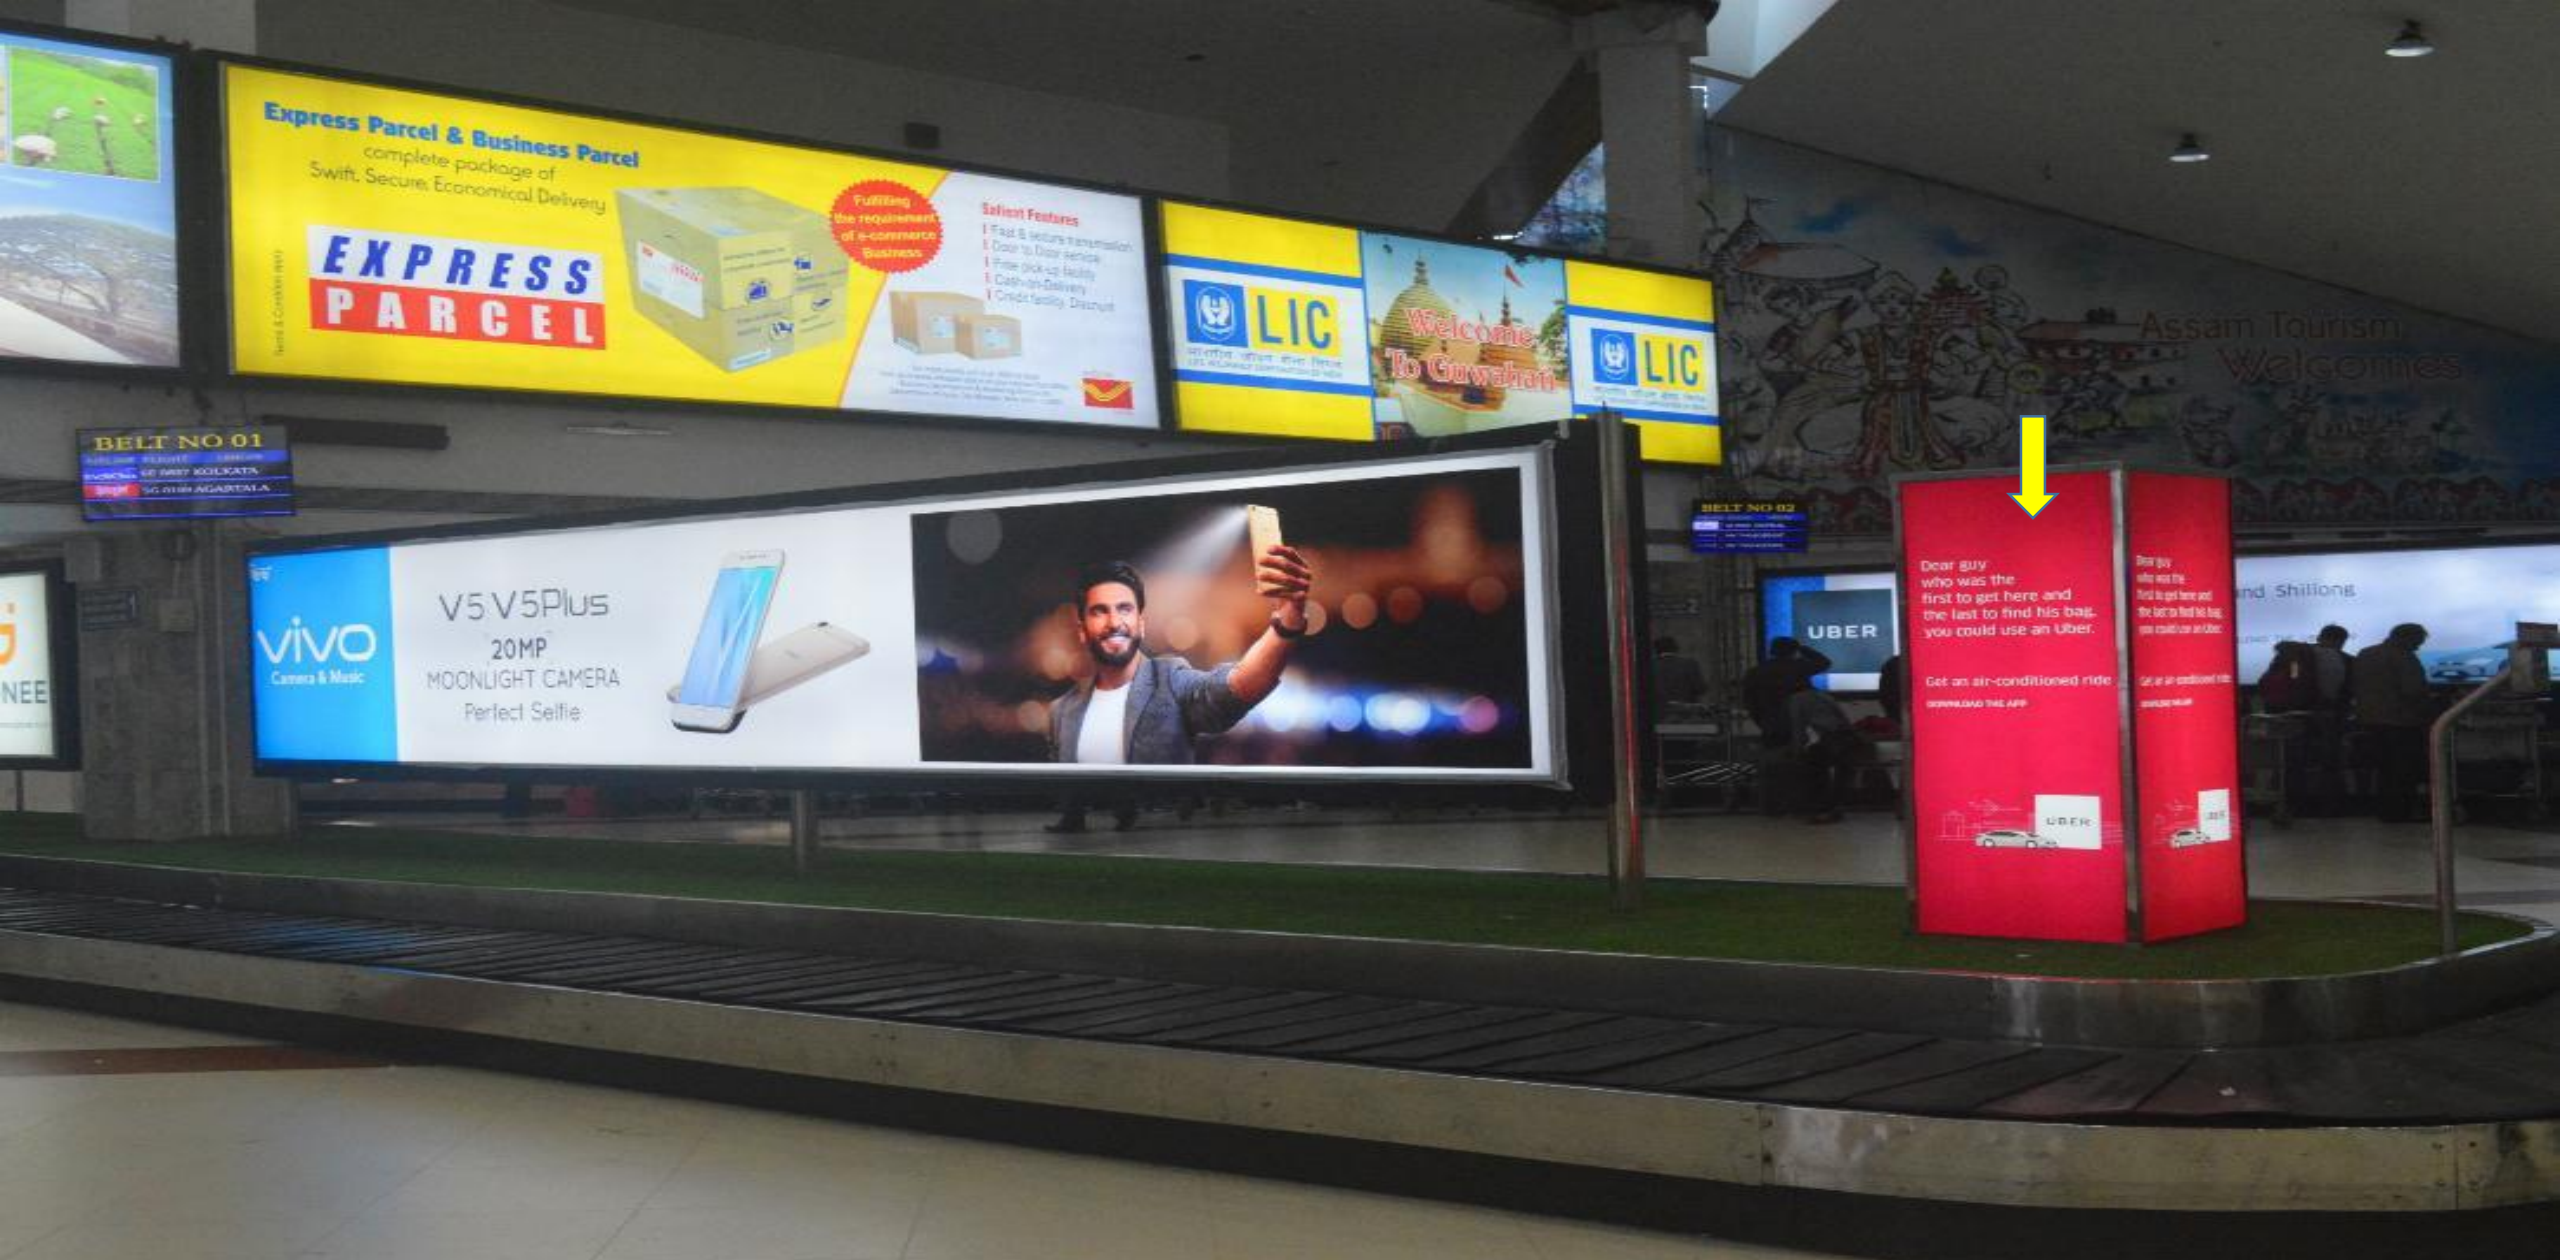

LGBI AIRPORT
Northeast Gateway

GUWAHATI AIRPORT
AVAILABLE DISPLAY BOARDS

Location	Medium	Size	Rate PM	ST Extra
Departure	Pylon	15ftx5ft	280000	15%

Location	Medium	Size	Rate PM	ST Extra
Departure	Top panel	67ftx5ft	500000	15%

Location	Medium	Size	Rate PM	ST Extra
Arrival: Conveyor Belt 2	Show Case	5ftx2ftx4	100000	15%

Location	Medium	Size	Rate PM	ST Extra
Arrival	Top panel	98ftx4.6ft	600000	15%

Location	Medium	Size	Rate PM	ST Extra
Arrival	Scroller/Translite	4ftx6ft	250000	15%

Location	Medium	Size	Rate PM	ST Extra
Central Lounge	Glow Sign Board	17.8ft x 5.2ft	100000	15%

Location	Medium	Size	Rate PM	ST Extra
Central Lounge	Glow Sign Board	17.8 x 5.2	100000	15%

26.07.2016 11:46

Location	Medium	Size	Rate PM	ST Extra
Departure Lounge	GSB	30ftx6.8ft	250000/-	15%

Location	Medium	Size	Rate PM	ST Extra
Departure	Pylon	25 ftx6.8ft	220000	15%

nts
29 JAN
TO
14 FEB
ANIRAM DEWAN
TRADE CENTRE
8495416755