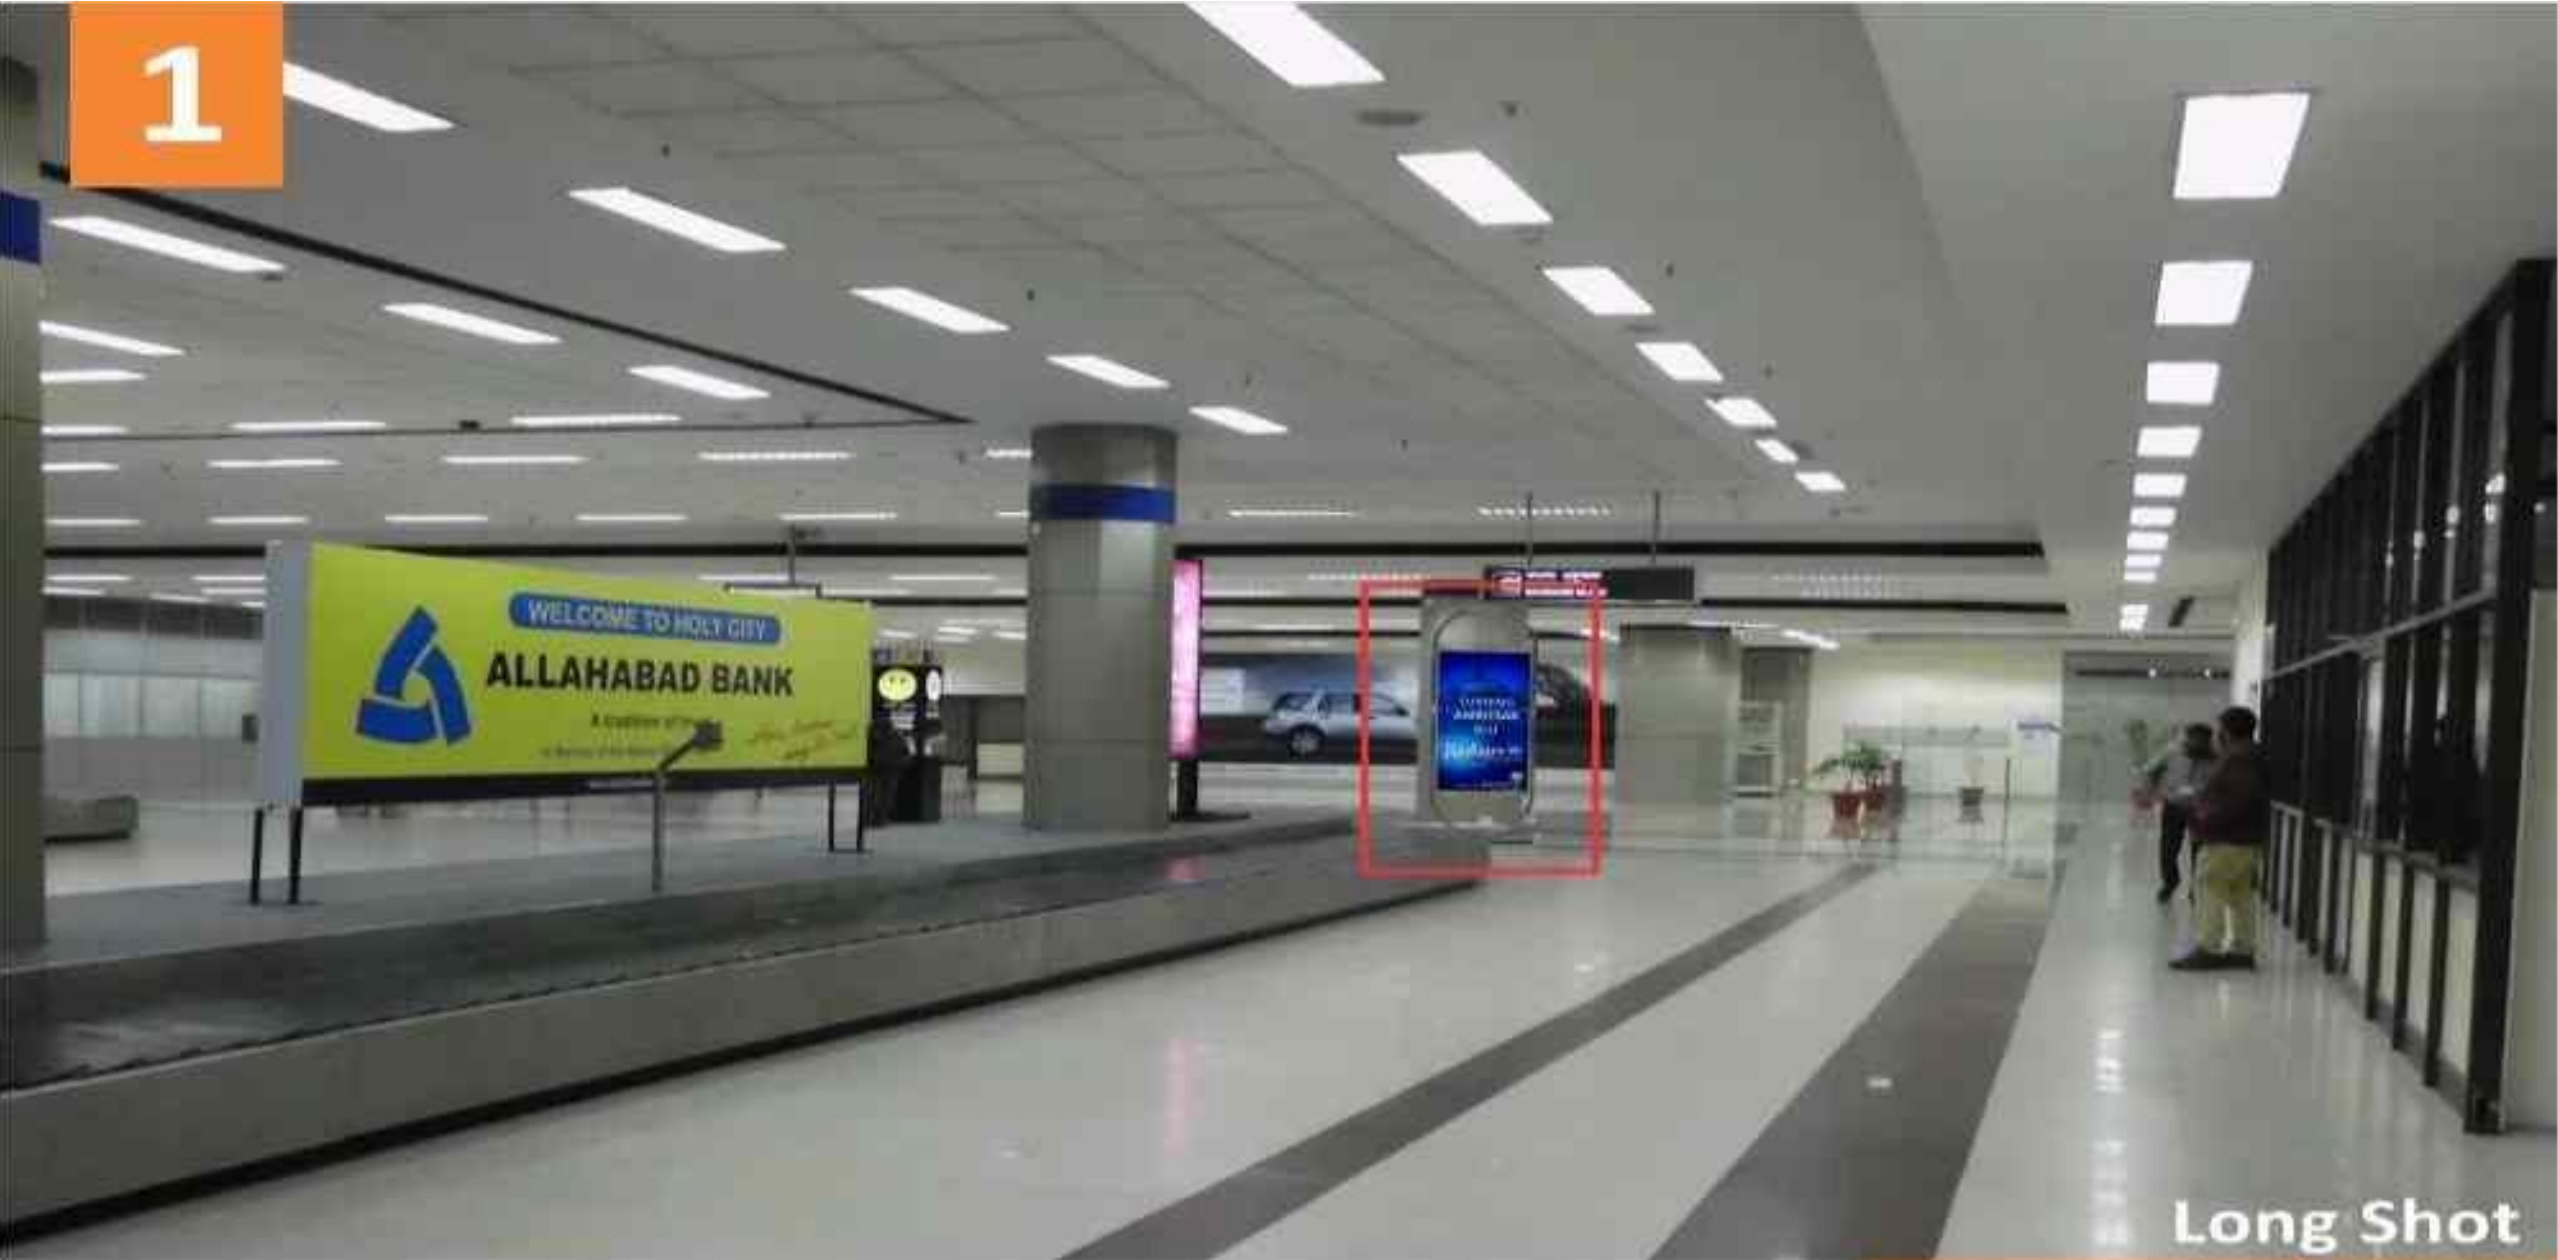

**Amritsar Airport**

1

Long Shot

**Location:** Domestic Arrival Terminal

**Media:** Translit Glow Sign

**Size:** 3 ft. W x 6 ft. H

**Advantage:** Head on Location, Visible to Everybody & Especially People Carrying Hand Bags

65,000/-  
pm

6

INDORE

1800 1  
www.mp

Passenger Shot

**Location:** Domestic Terminal Conveyor Belt -A1 on Entry Gate **Media:** LED Light Box **Size:** 15 ft. W x 4 ft. H

**Advantage:** Customer Waiting Time is between 10 to 20 minutes

95,000/-  
pm

One Side Display

9

Long Shot

**Location:** Domestic Terminal Conveyor Belt - B2 on Entry Gate **Media:** LED Light Box **Size:** 15 ft. W x 4 ft. H

**Advantage:** Customer Waiting Time is between 10 to 20 minutes

95,000/-  
pm

One Side Display

Passenger™ Shot

**Location:** Domestic Terminal Conveyor Belt - B2 on Entry Gate **Media:** LED Light Box **Size:** 15 ft. W x 4 ft. H

**Advantage:** Customer Waiting Time is between 10 to 20 minutes